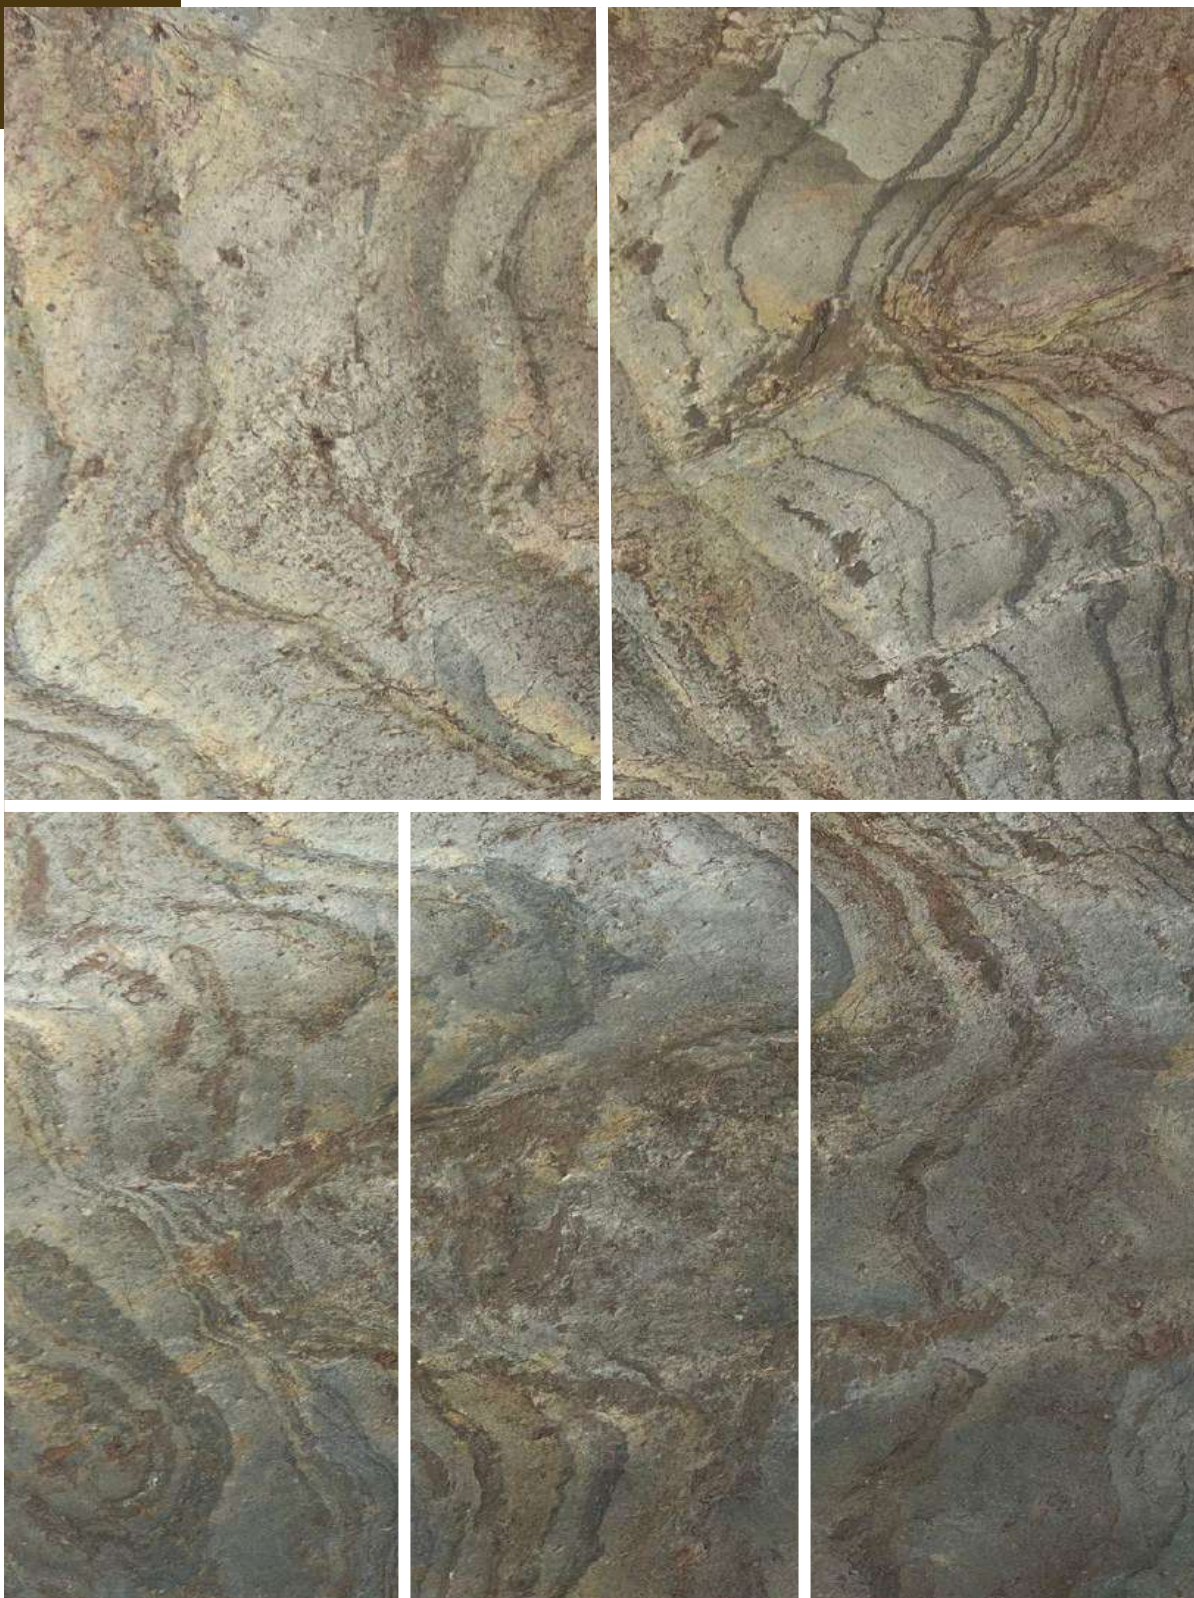

KENT FOREST FOREST FIRE

SIZES AVAILABLE:

61X122, 105X210, 122X244, 122X275, 122X300 CM